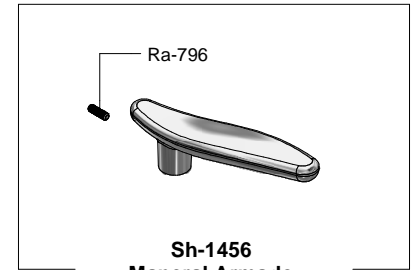

Sh-1456
Maneral Armado
Assembly Handle