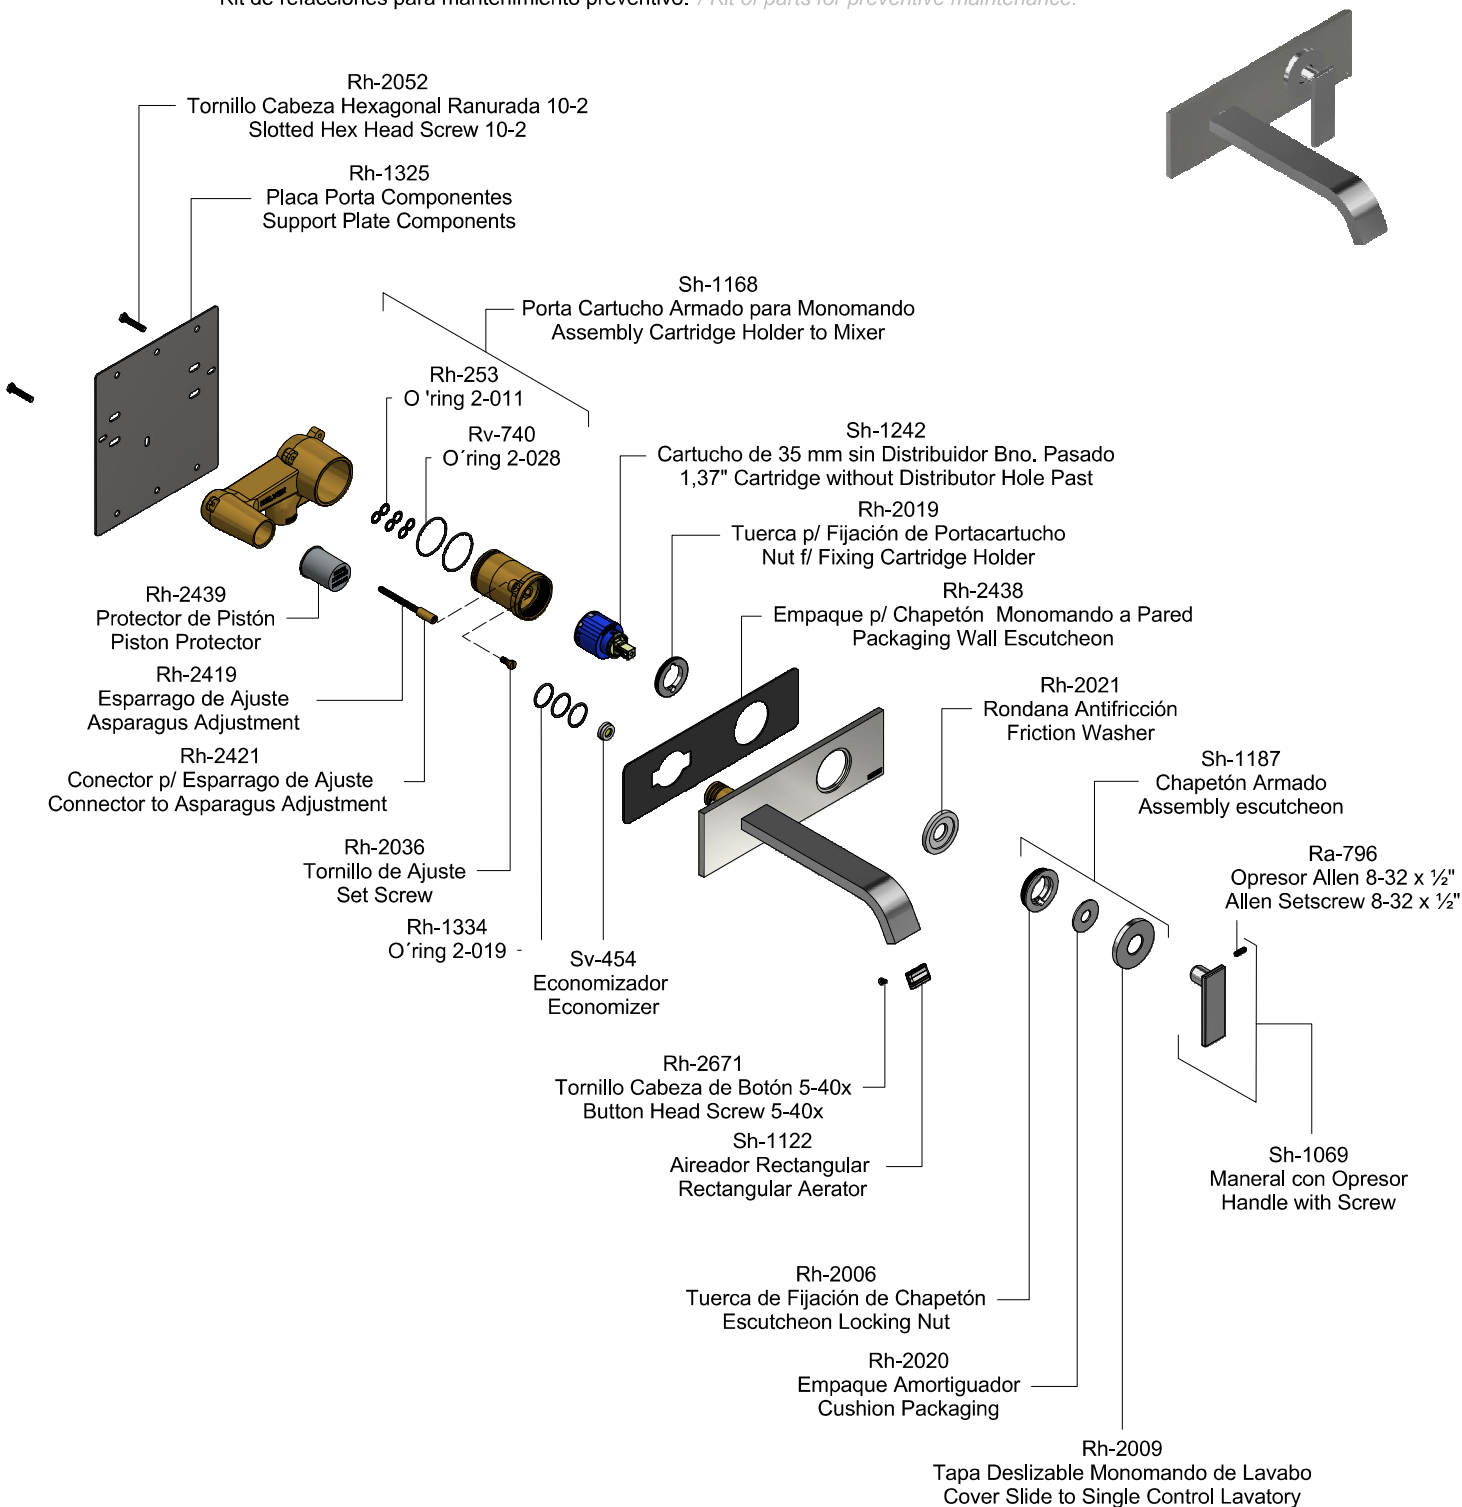

Monomando a Pared con Desagüe tipo Hongo sin Rebosadero  
 Wall Mounted, Single Control Faucet with Mushroom Style Drain without overflow

Kit de refacciones para mantenimiento preventivo. / Kit of parts for preventive maintenance.

Sub-ensambles / Sub-assemblies